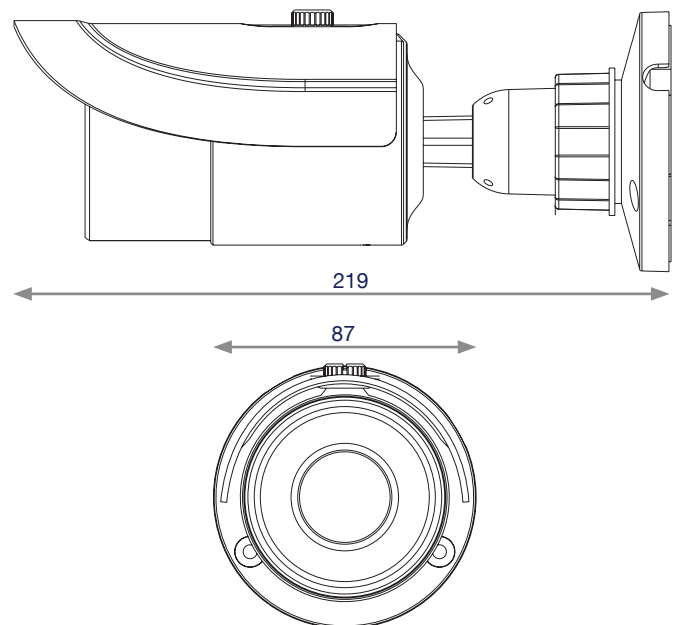

Dimensions (mm)

Accessories

WIPSJB

Small Sized Junction Box for Fixed Lens Bullet and Eyeball Cameras

Specification

Model Number	WIPX5BV5
Image Sensor	1 / 2.5 "CMOS
Image Size	2592 x 1944
Electronic Shutter	1 / 25s ~ 1 / 100000s
Iris Type	Fixed iris
Minimum Illumination	0.03 Lux @F1.2, AGC On; 0 Lux with IR
Lens	3.3 ~ 12 mm @F1.4, Horizontal field of view: 93.9° ~ 34.8°
Lens Mount	Φ14 optional
Day & Night	ICR
Wide Dynamic Range	120dB
BLC	Yes
HLC	Yes
Digital NR	2D/3D DNR
Angle Adjustment	Any Angle
Video Compression	H.265 / H.264 / MJPEG
H.265 Compression Standard	Main Profile @Level 4.1 High Tier
Resolution	5MP (2592 x 1944), 4MP (2560 x 1440), 1080P (1920 x 1080), 720P (1280 x 720), D1, CIF, 480 x 240
Main Stream	60Hz : 5MP (1 ~ 30fps) / 4MP (1 ~ 30fps) / 1080P (1 ~ 60fps) / 720P (1 ~ 30fps) 50Hz : 5MP (1 ~ 25fps) / 4MP (1 ~ 25ps) / 1080P (1 ~ 50fps) / 720P (1 ~ 25fps)
Bit Rate	128 Kbps ~ 10 Mbps
Encode Mode	VBR/CBR
Quality	Five levels under VBR, freely adjustable under CBR
Image Settings	ROI, Saturation, Brightness, Chroma, Contrast, Wide Dynamic, Sharpen, NR (Adjustable through client software or web browser)
Audio Compression	G711A/U
ROI	Each ROI to be configured separately
Network Interface	RJ45
Audio Output	MIC in x 1
Video Output	CVBS video output (BNC x 1)
Remote Monitoring	IE browsing, CMS remote control
Online Connection	Support simultaneous monitoring for up to 10 users. Support Multi-Stream real time transmission
Protocol	TCP / IP, UDP, DHCP, NTP, RTSP, PPPoE, DDNS, SMTP, FTP
Interface Protocol	ONVIF, GB-T/28181-2011
Storage	Network remote storage
Smart Alarm	Motion alarm
PoE	Yes
IR Distance	20 ~ 30 m
IP Rating	IP66
Power Supply	DC12V /PoE
Power Consumption	< 8W
Operating Environment	-20°C ~ 50°C, 10 % ~ 90 % Relative Humidity
Dimensions	Φ87 x 219 mm
Weight	602g